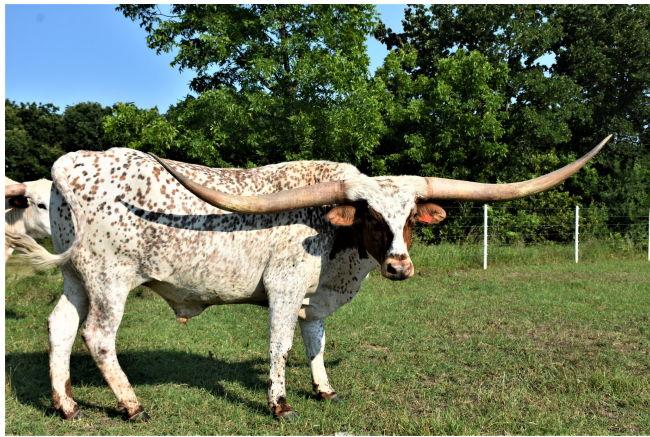

**MN Tuff Enuff Dunn**

Date of Birth: 05/09/2017  
 Registration 1: BI94606  
 Owner: Mark&Missy Nowell

Courtesy of Nowell Longhorns Hickory Creek Ranch

MN Tuff Enuff Dunn

TUFF ENUFF CHEX

DUNN BETTING

COWBOY TUFF CHEX