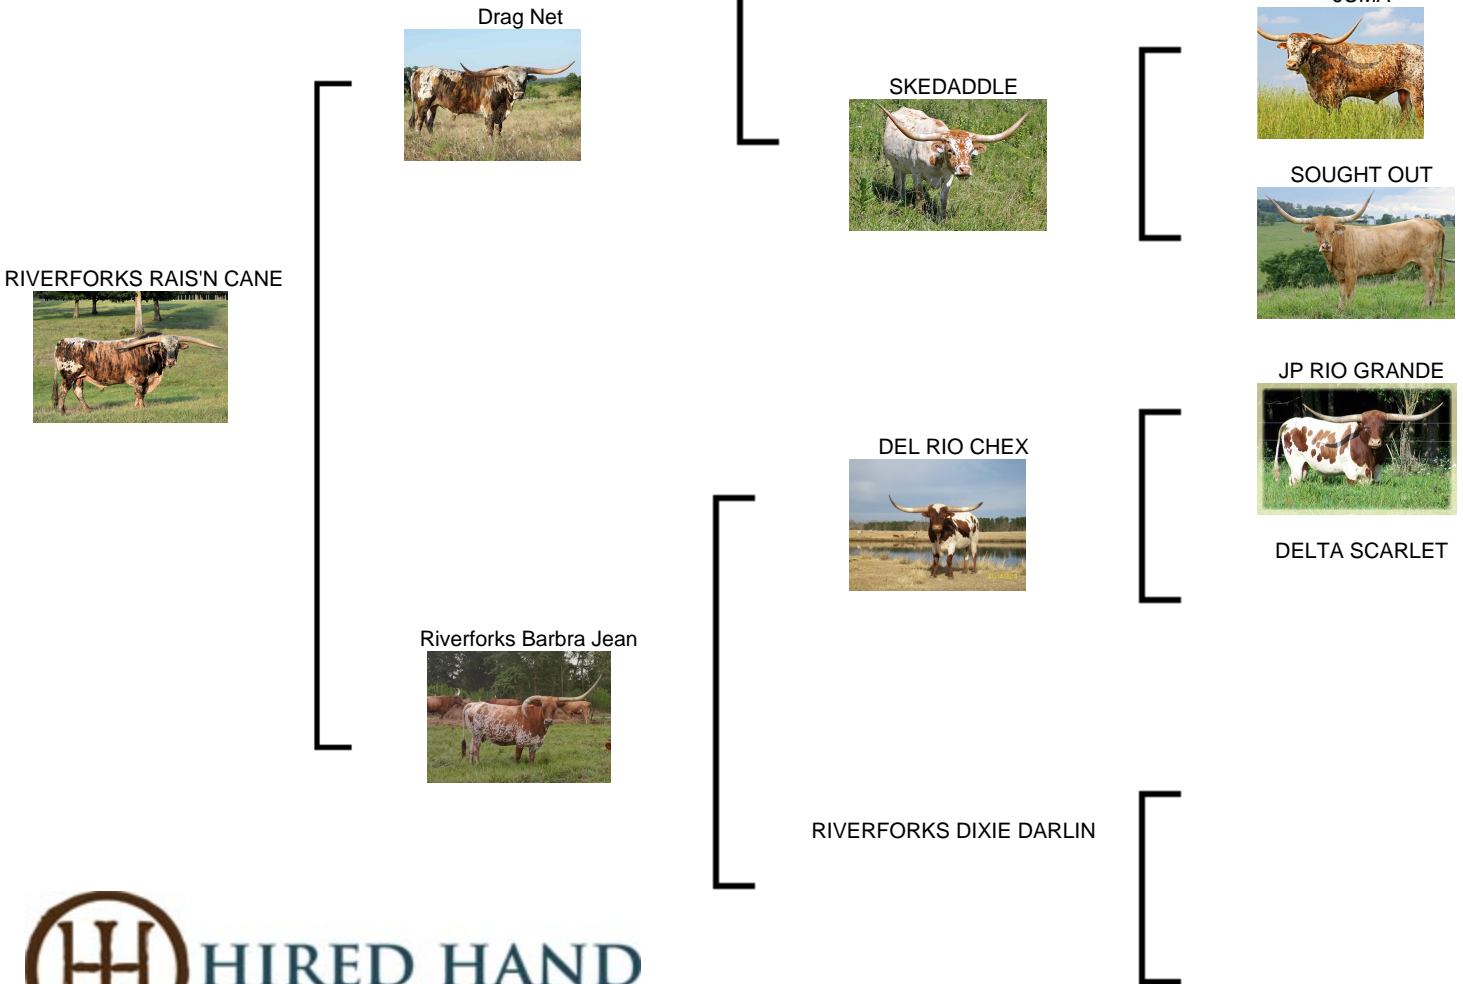

<http://www.hiredhandsoftware.com>