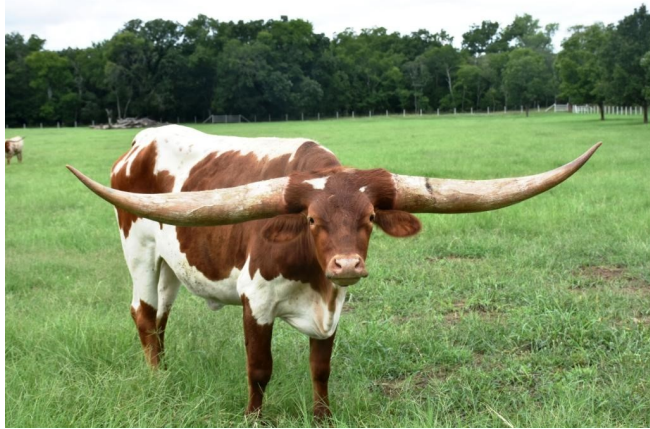

MN Bambi's Bella

Date of Birth: 01/18/2016
 Registration 1: CI306287
 Owner: Mark & Missy Nowell

Courtesy of Hickory Creek Ranch Longhorns

Total Horn: 105.6250 on 10/02/2020
 TTT: 93.8750 on 10/18/2022
 Composite: 233.9375 on 10/02/2020