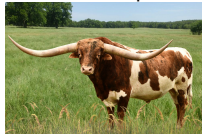

MN Raptors Snowflake

Date of Birth: 03/12/2024
Registration 1: Pending
Sale Price: $
Breeder: Missy Nowell
Owner: Missy Nowell

MN Raptor

<http://www.hiredhandsoftware.com>