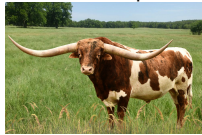

MN Raptors Snowflake

Date of Birth: 03/12/2024
Registration 1: Pending
Sale Price: \$
Breeder: Missy Nowell
Owner: Missy Nowell

Courtesy of Hickory Creek Ranch Longhorns

MN Raptors Snowflake

MN Raptor

MN Rowdy Cinco de Mayo

PCC Mine Shaft 1

RR Remy

MN Rowdy Emperor

AML INZEL

GOLD MINE 1

Titans Pepper EOT

SAM CHEX 708

PPF MIMOSA