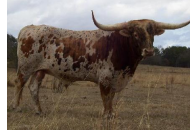

MN Concealed Lucy

Date of Birth: 03/20/2024
Registration 1: Pending
Breeder: Missy Nowell
Owner: Missy Nowell

Courtesy of Hickory Creek Ranch Longhorns

MN Concealed Lucy

Concealed Weapon

HL Lucy's Love

Sharp Shooter 542