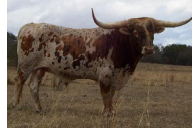

MN Concealed Lucy

Date of Birth: 03/20/2024
 Registration 1: Pending
 Breeder: Missy Nowell
 Owner: Missy Nowell

Courtesy of Hickory Creek Ranch Longhorns

MN Concealed Lucy

Concealed Weapon

HL Lucy's Love

Sharp Shooter 542