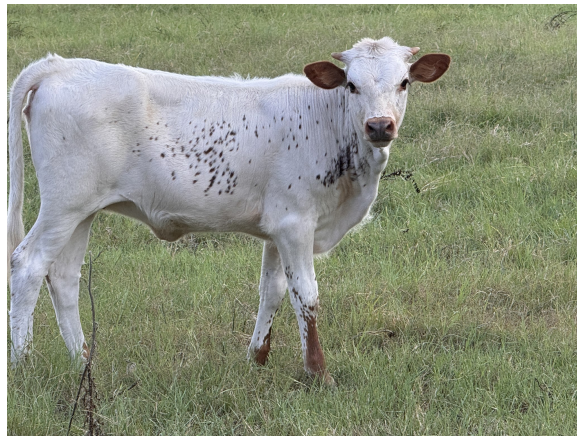

MN Concealed Lucy

Date of Birth: 03/20/2024
Registration 1: Pending
Breeder: Missy Nowell
Owner: Missy Nowell

Courtesy of Hickory Creek Ranch Longhorns

MN Concealed Lucy

Concealed Weapon

HL Lucy's Love

Sharp Shooter 542