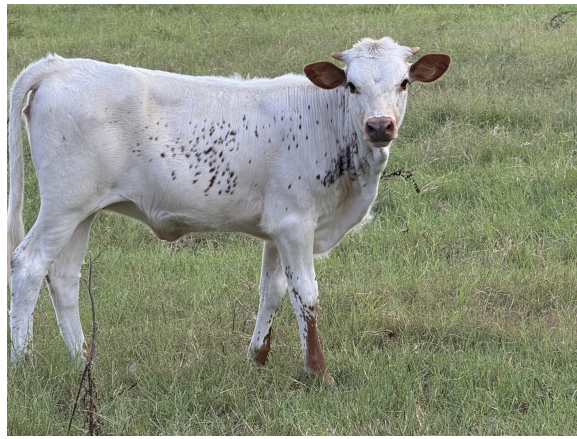

# MN Concealed Lucy

**Date of Birth:** 03/20/2024  
**Registration 1:** Pending  
**Breeder:** Missy Nowell  
**Owner:** Missy Nowell

Courtesy of Hickory Creek Ranch Longhorns

MN Concealed Lucy

Concealed Weapon

HL Lucy's Love

Sharp Shooter 542

HORSESHOE J EXAMPLE

MILE MARKER

SUNHAVEN LUCY

PEACEMAKER 44

Horseshoe J Charm

BL Coach's Desperado