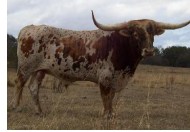

# MN Concealed Lucy

**Date of Birth:** 03/20/2024  
**Registration 1:** Pending  
**Breeder:** Missy Nowell  
**Owner:** Missy Nowell

Courtesy of Hickory Creek Ranch Longhorns

MN Concealed Lucy

Concealed Weapon

HL Lucy's Love

Sharp Shooter 542

HORSESHOE J EXAMPLE

MILE MARKER

SUNHAVEN LUCY

PEACEMAKER 44

Horseshoe J Charm

BL Coach's Desperado