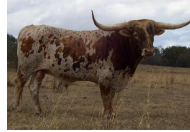

MN Concealed Inzel

Date of Birth: 03/15/2024
 Registration 1: Pending
 Sale Price: \$
 Breeder: Missy Nowell
 Owner: Missy Nowell

Courtesy of Hickory Creek Ranch Longhorns

MN Concealed Inzel

Concealed Weapon

Sharp Shooter 542

HORSESHOE J EXAMPLE

Hubbells 20 Gauge

AML Ram's MT Snow Tessa

PEACEMAKER 44

Horseshoe J Charm

BL Coach's Desperado

Dixie Charlene