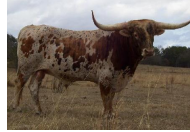

MN Concealed Inzel

Date of Birth: 03/15/2024
Registration 1: Pending
Sale Price: \$
Breeder: Missy Nowell
Owner: Missy Nowell

Courtesy of Hickory Creek Ranch Longhorns

MN Concealed Inzel

Concealed Weapon

Sharp Shooter 542

HORSESHOE J EXAMPLE

Hubbells 20 Gauge

AML INZEL

AML Ram's MT Snow Tessa

PEACEMAKER 44

Horseshoe J Charm

BL Coach's Desperado

Dixie Charlene