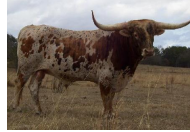

**MN Concealed 50/50**

**Date of Birth:** 03/23/2024  
**Registration 1:** Pending  
**Sale Price:** \$  
**Breeder:** Missy Nowell  
**Owner:** Missy Nowell

Courtesy of Hickory Creek Ranch Longhorns

MN Concealed 50/50

Concealed Weapon

Sharp Shooter 542

HORSESHOE J EXAMPLE

FIFTY-FIFTY BCB

BC SUPER SMOKE'N

PEACEMAKER 44

Horseshoe J Charm

BL Coach's Desperado