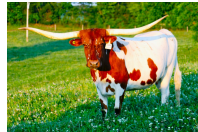

COWBOY TUFF CHEX

SR Madden's Firefly 203

MILE MARKER

SUNHAVEN LUCY

COWBOY CHEX

BL RIO CATCHIT

SR Madden 552

Delta Firefly