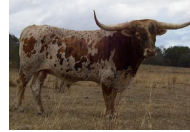

MN Concealed Magic

Date of Birth: 04/02/2022
Registration 1: Pending
Breeder: Mark & Missy Nowell
Owner: Mark & Missy Nowell

Courtesy of Hickory Creek Ranch Longhorns

MN Concealed Magic

Concealed Weapon

Sharp Shooter 542

HORSESHOE J EXAMPLE

Rio Magic

Hot Sequela PC 414

PEACEMAKER 44

Horseshoe J Charm

BL Coach's Desperado

Dixie Charlene

JP RIO GRANDE