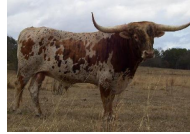

MN Concealed Magic

Date of Birth: 04/02/2022
Registration 1: Pending
Breeder: Mark & Missy Nowell
Owner: Mark & Missy Nowell

Courtesy of Hickory Creek Ranch Longhorns

MN Concealed Magic

Concealed Weapon

PG Magic Sequela

Sharp Shooter 542

HORSESHOE J EXAMPLE

Rio Magic

Hot Sequela PC 414

PEACEMAKER 44

Horseshoe J Charm

BL Coach's Desperado

Dixie Charlene