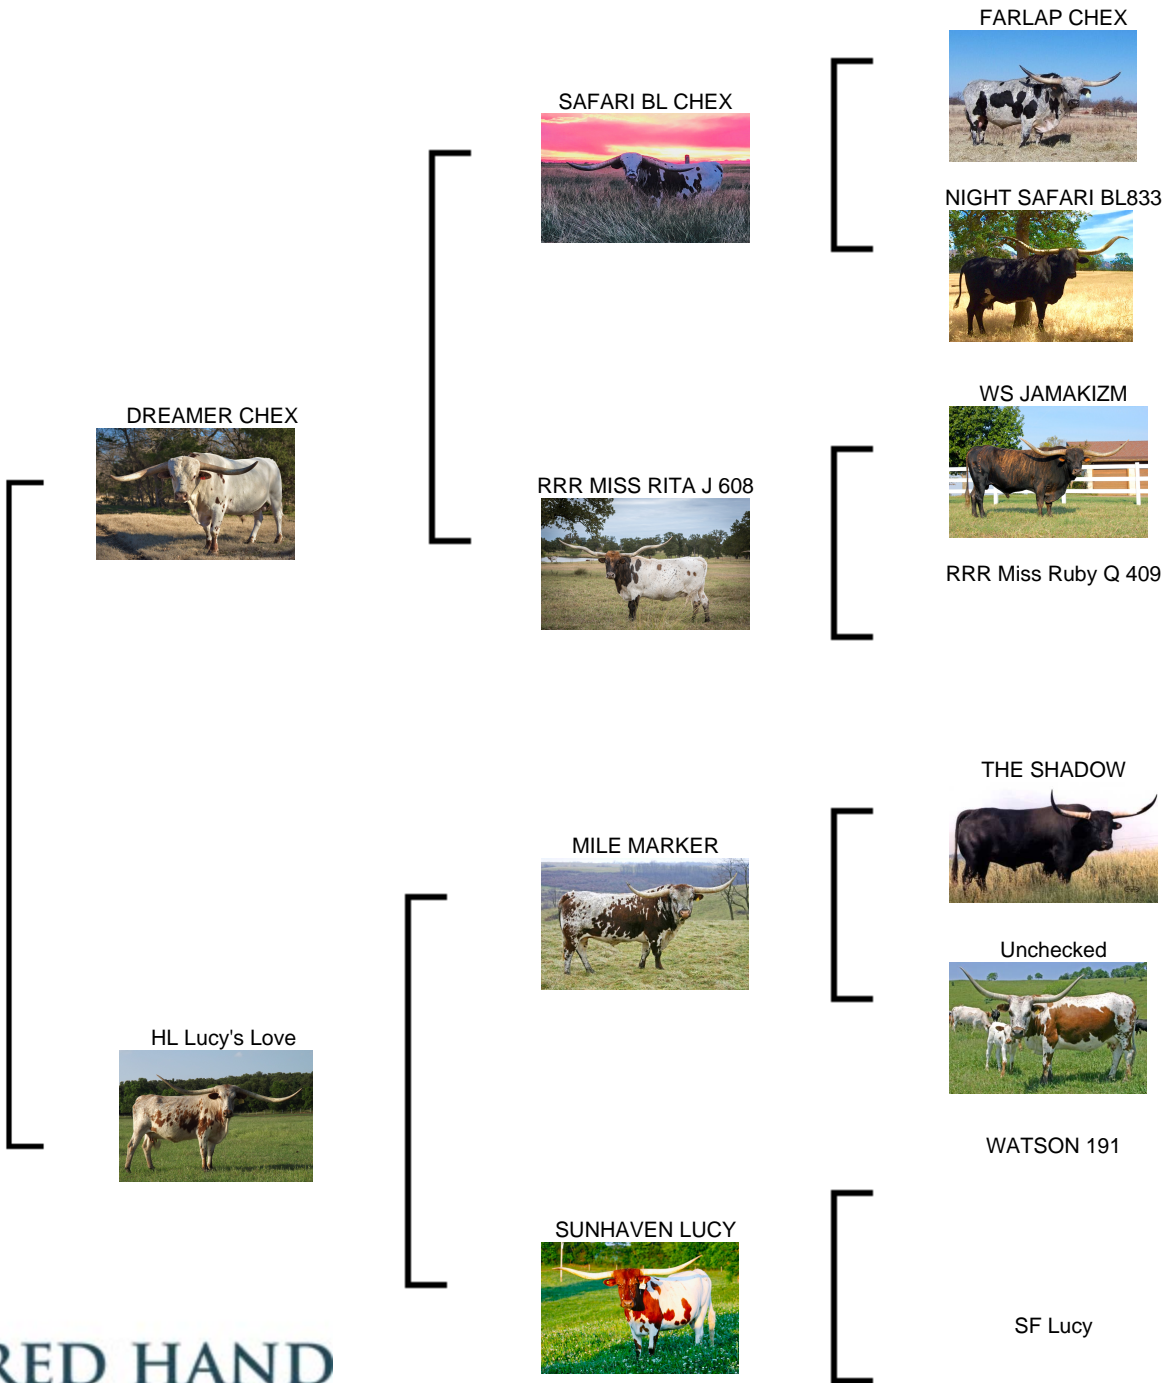

MN Lucy's Ashley Olsen

Date of Birth: 05/14/2019
Registration 1: Pending
Breeder: Mark & Missy Nowell
Owner: Mark & Missy Nowell

Courtesy of Hickory Creek Ranch Longhorns

MN Lucy's Ashley Olsen

<http://www.hiredhandsoftware.com>