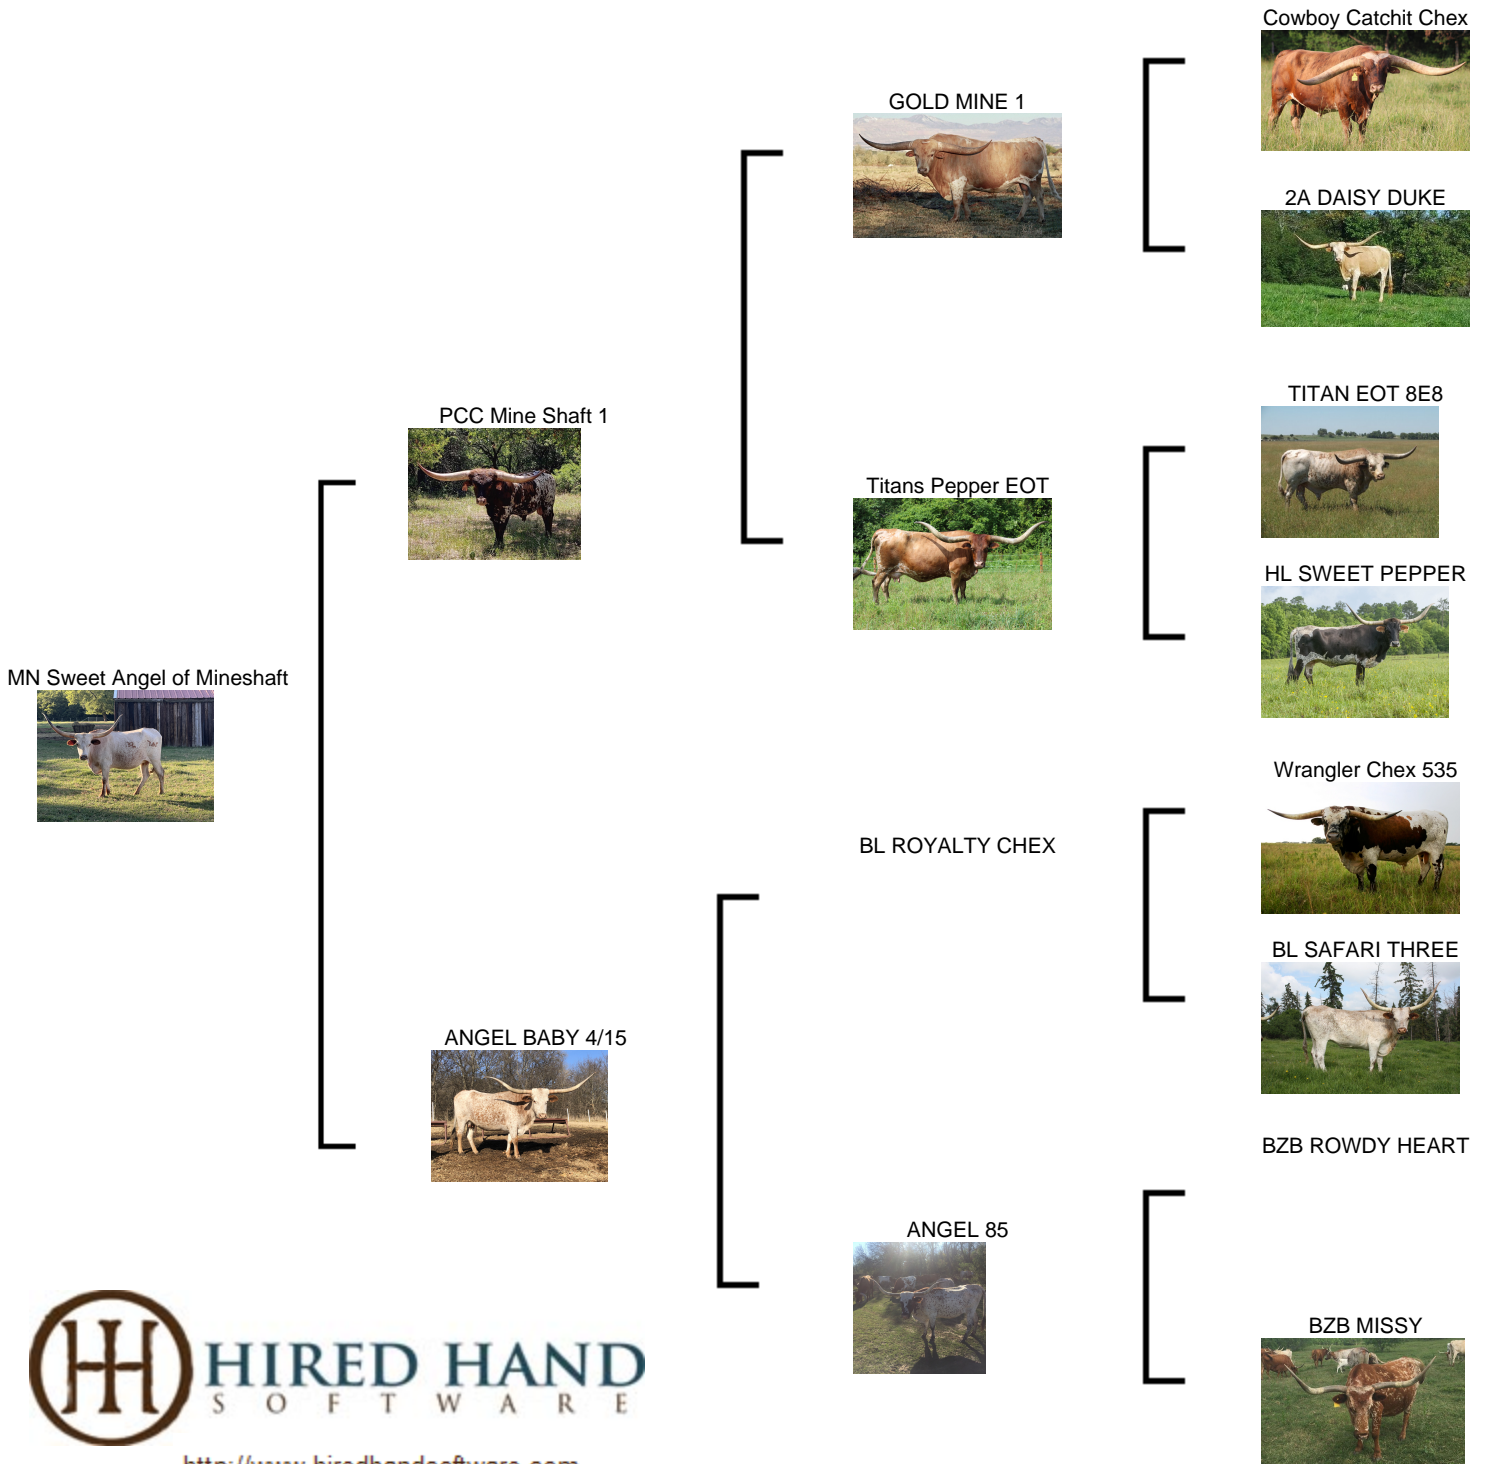

MN Sweet Angel of Mineshaft

Date of Birth: 03/11/2020
Registration 1: Pending
Sale Price: \$
Breeder: Harold & Whitney Claver
Owner: Missy Nowell

Courtesy of Hickory Creek Ranch Longhorns

<http://www.hiredhandsoftware.com>